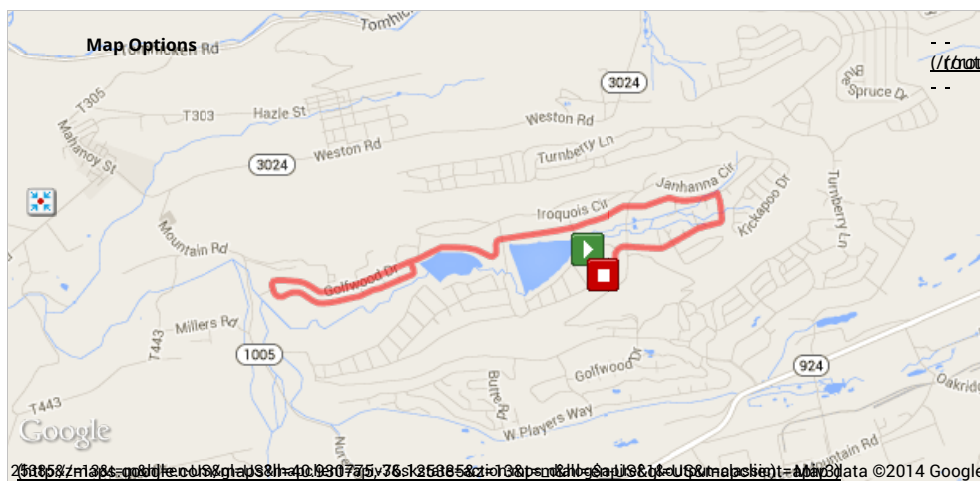

Safari Power Saver
Click to Start Flash Plug-in

Vertical response
Marketing. Just Like That.

Start Your Free Account!

<http://mvp.mapmyride.com>

[Robert (/my_home/)](#)

[MY HOME (/)](#)

[DISCOVER (/US/)](#)

[IMPROVE](#)

[(/IMPROVE/)](#)

[Home (/my_home/)](#) [My Routes (/routes/my_routes/)](#) [Route Details](#)

BEWARE OF BARRACUDA ALTERNATE ROUTE

DISTANCE
7.73
miles
CLIMB
542 ft

Beware of Barracuda Alternate Route

AVAIL. POINTS

0 ?

BEGINS IN: West Hazleton, PA, United States

CREATED BY: [Robert Gould (/profile/235717/)](#)

DESCRIPTION: This is a 7.73 mi route in West Hazleton, PA, United States. The route has a total ascent of 542.88 ft and has a maximum elevation of 1,416.11 ft. This route was created by [hazyswims (/profile/235717/)](#) on 08/06/2014. [View other maps (/profile/235717/)](#) that hazyswims has done or [find similar maps (/us/)](#).

TYPE: Bike Ride

ROUTE PRIVACY: [FRIENDS](#)

[:ernate+Route) (http://www.mapmyride.com/routes/view/496333686) (mailto:?%0D%0ADistance%3A+7.73+mi%0D%0Ahttp%3A%2F%2Fwww.mapmyride.com%2Froutes%2Fview%2F496333686)](#)

[ACTIONS](#) [PRINT](#) [SEND TO PHONE](#) [BOOKMARK](#)

[EDIT (/ROUTES/EDIT/496333686/)](#)

Safari Power Saver
Click to Start Flash Plug-in

CONFIDENCE COMES STANDARD.

[LEARN MORE >](#) **CERTIFIED Pre-Owned**

[CREATE A ROUTE (/ROUTES/CREATE/)](#)

[CREATE A COURSE (/COURSES/CREATE/496333686)](#)

[LOG THIS WORKOUT](#)

TOP COURSES

There are no courses on this route.

ROUTE INFO

[View GPX, KML](#)

[View 3D Video of this Map | Large Version](#)

[View Route Full Screen (/routes/fullscreen/496333686/)](#)

[Add this Route to Your Site](#)

Times Done: 0 - Viewed: 0 - Bookmarked: 0

Photos

[User Photos (0)](#)

This user has not uploaded any photos...