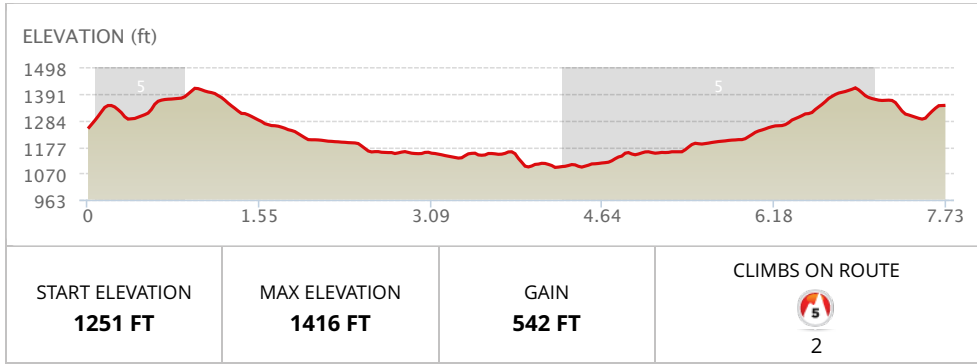

[CREATE A ROUTE \(/ROUTES/CREATE/\)](#)

[CREATE A COURSE \(/COURSES/CREATE/496333686\)](#)

[LOG THIS WORKOUT](#)

TOP COURSES

There are no courses on this route.

ROUTE INFO

[View GPX, KML](#)

[View 3D Video of this Map | Large Version](#)

[View Route Full Screen \(/routes/fullscreen/496333686/\)](#)

[Add this Route to Your Site](#)

Times Done: 0 - Viewed: 0 - Bookmarked: 0

Photos

[User Photos \(0\)](#)

This user has not uploaded any photos...

CLIMB DETAILS [Learn About Climb Ratings \(/routes/climb_information/\)](#) [Download Data](#)

Rating	Start/End Points	Length	Start/End Elevation	Avg Grade
	0.06 mi/0.88 mi	0.82 mi	1,263 ft/1,374 ft	2.6%
	4.27 mi/7.10 mi	2.83 mi	1,110 ft/1,366 ft	1.7%